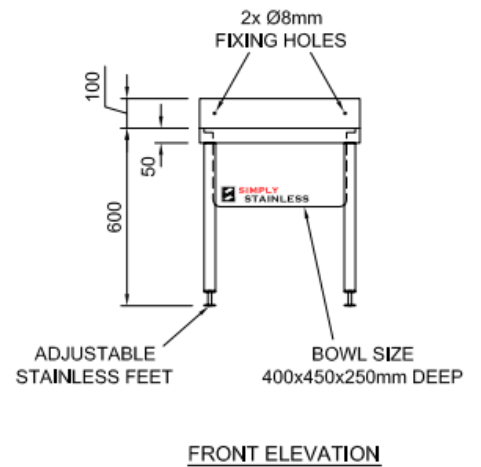

SIMPLY STAINLESS

www.simplystainless.com

Modular sinks tables and shelves

SPECIFICATION	
Tops	1.2mm gauge, high quality stainless steel, no. 4 finish
Grid	Hinged grid 10mm rod, full piano hinge
Frames	38mm round stainless steel tube, satin polished, machined collars, adjustable stainless disc feet
Wall Brackets	25mm square tube

34	CLEANERS SINK	
	Product Code	Dimensions
	34.CL	540mm x 490mm x 600mm