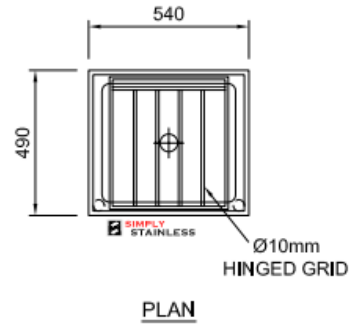

SIMPLY STAINLESS

www.simplystainless.com

Modular sinks tables and shelves

SPECIFICATION	
Tops	1.2mm gauge, high quality stainless steel, no. 4 finish
Grid	Hinged grid 10mm rod, full piano hinge
Frames	38mm round stainless steel tube, satin polished, machined collars, adjustable stainless disc feet
Wall Brackets	25mm square tube

34	CLEANERS SINK	
	Product Code	Dimensions
	34.CL	540mm x 490mm x 600mm